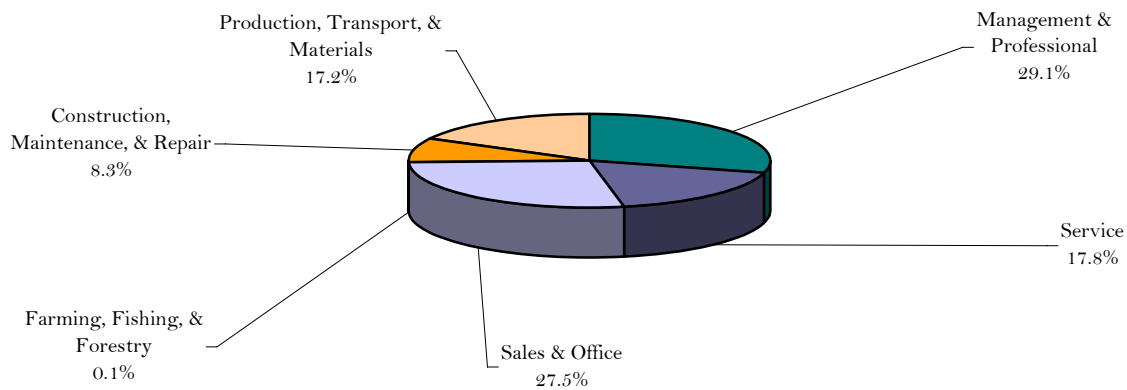

Workforce

*Workforce Research Partnership
500 Busy Bee Parkway
Township, State 55555
Telephone (555) 555-5555*

*YOUR COMMUNITY
GRAPHIC OR LOGO*

2008 LABOR FORCE STATISTICS

	Civilian Labor Force	Employed	Unemployed	Unemployment Rate	5-Year Labor Force Growth
Township	50,495	47,045	3,450	6.8%	9.0%
Bee County	67,334	63,196	4,138	6.1%	8.0%
Township MSA	108,815	101,232	7,583	7.0%	8.1%

Sources: U.S. Bureau of Labor Statistics and Merchant Community Analysis

2008 BEE COUNTY CIVILIAN LABOR FORCE DISTRIBUTION BY OCCUPATION

2008 BEE COUNTY CIVILIAN LABOR FORCE DISTRIBUTION BY INDUSTRY