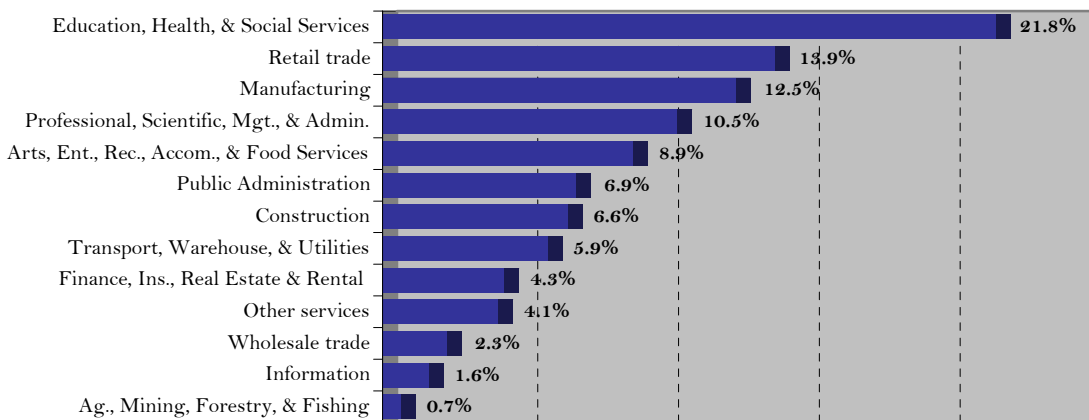

Source: U.S. Census Bureau