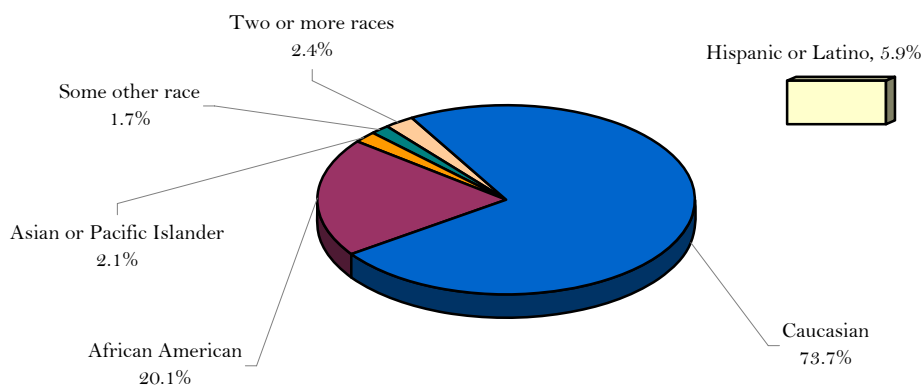

Population and Demographics

Your Chamber of Commerce
5 Presidents Street
Presidentsville, Yourstate 55555
(555) 555-5555
Website: www.uschamber.com

POPULATION GROWTH 1970 - 2030

	1970	1980	1990	2000	2010	2020	2030
Presidentsville	31,719	60,591	75,494	103,455	118,577	129,737	155,647
Washington County	62,721	83,342	100,498	134,768	154,663	167,895	199,942
Presidentsville MSA*	134,884	168,269	189,279	232,000	265,371	295,130	347,404

* Metropolitan Statistical Area includes Washington, Adams, Jefferson, Madison, and Monroe Counties

WASHINGTON COUNTY 2008 POPULATION BY RACE

WASHINGTON COUNTY 2008 POPULATION BY AGE

Sources: U.S. Census Bureau, Your State Data Center and Merchant Community Analysis