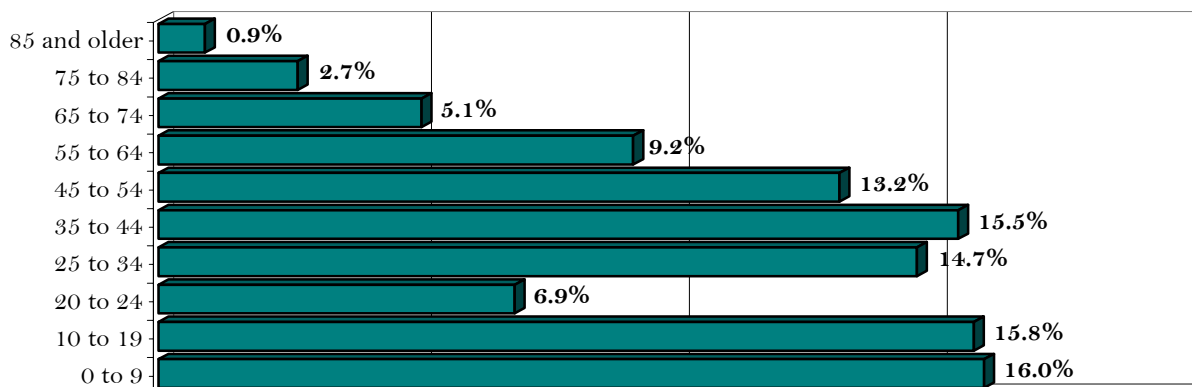

Population and Demographics

Your Chamber of Commerce
5 Presidents Street
Presidentsville, Yourstate 55555
(555) 555-5555
Website: www.uschamber.com

POPULATION GROWTH 1970 - 2030

	1970	1980	1990	2000	2010	2020	2030
Presidentsville	31,719	60,591	75,494	103,455	118,577	129,737	155,647
Washington County	62,721	83,342	100,498	134,768	154,663	167,895	199,942
Presidentsville MSA*	134,884	168,269	189,279	232,000	265,371	295,130	347,404

* Metropolitan Statistical Area includes Washington, Adams, Jefferson, Madison, and Monroe Counties

WASHINGTON COUNTY 2008 POPULATION BY RACE

WASHINGTON COUNTY 2008 POPULATION BY AGE

Sources: U.S. Census Bureau, Your State Data Center and Merchant Community Analysis