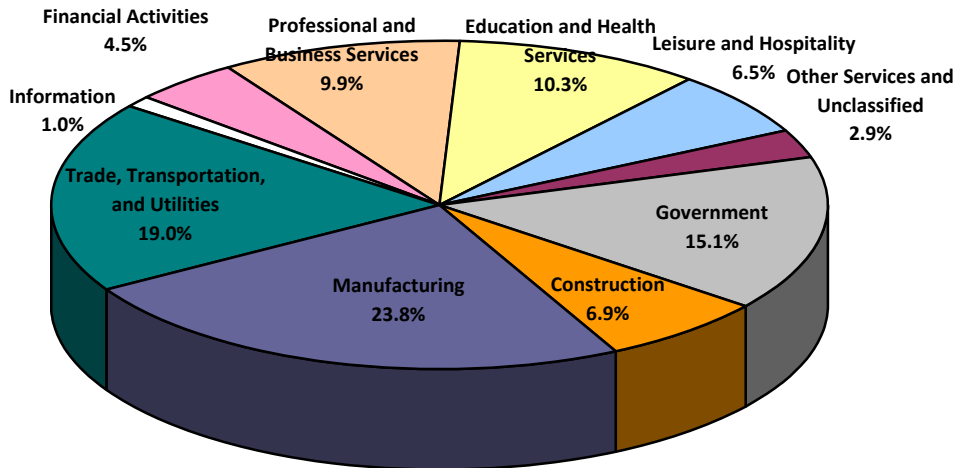

Business and Industry

Sunny Community Development Corporation
 1 Bright Drive
 Anyburgh, Yourstate 55555
 Telephone (555) 555 - 5555

2009 SUNNY COUNTY ESTABLISHMENTS AND EMPLOYMENT BY INDUSTRY

Industry Division	Number of Business Establishments	Payroll Employment
Natural Resources and Mining	5	26
Construction	306	2,539
Manufacturing	192	8,767
Trade, Transportation, and Utilities	587	7,009
Information	28	356
Financial Activities	246	1,659
Professional and Business Services	321	3,644
Education and Health Services	212	3,808
Leisure and Hospitality	158	2,393
Other Services and Unclassified	209	1,063
Government	38	5,580
All Industries	2,302	36,844

2009 SUNNY COUNTY PERCENT PAYROLL EMPLOYMENT BY INDUSTRY

FIVE-YEAR GROWTH 2004 - 2009

Five-Year Business Establishment Growth: 4.7%

Five-Year Job Growth: 8.6%

Source: U.S. Bureau of Labor Statistics data