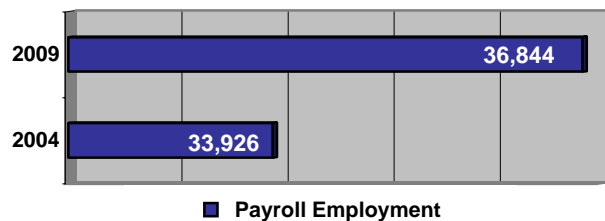

2009 SUNNY COUNTY PERCENT PAYROLL EMPLOYMENT BY INDUSTRY

FIVE-YEAR GROWTH 2004 - 2009

Five-Year Business Establishment Growth: 4.7%

Five-Year Job Growth: 8.6%

Source: U.S. Bureau of Labor Statistics data